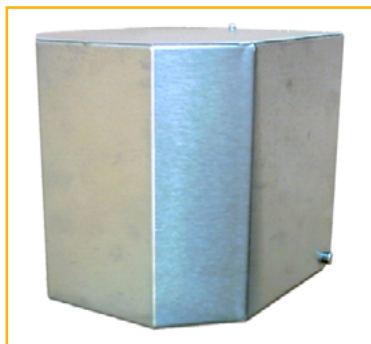

PRODUCT CODE

4065

DIMENSIONS
HEIGHT: 305 mm
WIDTH: 280 mm
DEPTH: 90 mm

MIDI ROLL HOLDER

PRODUCT CODE

9000

DIMENSIONS
HEIGHT: 250 mm
DIAMETER: 130 mm

CENTRE PULL DISPENSER