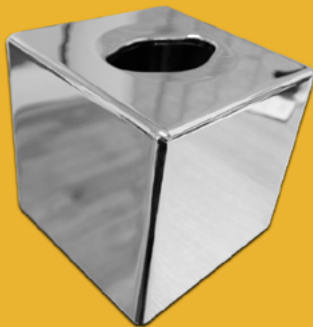

BATHROOM PRODUCTS RANGE

Welcome to the range of Washroom Bins from Paragon Products, the one-stop supplier of high quality bathroom accessories. We offer a range of washroom bins of various types and sizes, such as our 17 litre stainless steel round bins and foot pedal bins and the 70 litre round towel bin. Our washroom bins are essential washroom products for bathrooms in any industry, be they offices, hotels, hospitals or other healthcare facilities.

The Paragon Products range of washroom bins offers choice when it comes to bin openings and colour options. Also, with their steel composition, our bins are easily washable and guarantee strength and longevity. Overall, for the management and disposal of rubbish, toilet rolls, hand towels and other washroom products the Paragon Products Washroom Bins are ideal waste disposal units.

PRODUCT CODE

9051

DIMENSIONS

HEIGHT: 250 mm

WIDTH: 410 mm

DEPTH: 90 mm

POLY GLOVE DISPENSER

PRODUCT CODE